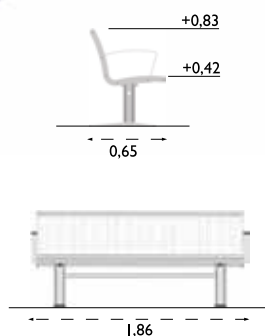

ŁAWKA PARKOWA PIXBO

157 410 Fundament wpuszczony w grunt
157 410 OM Wolnostojące

ŁAWKA PARKOWA REXBO

157 412 Fundament wpuszczony w grunt
157 412 OM Wolnostojące

ŁAWKA PARKOWA ESPLANAD

178 603 Betonowane na miejscu
178 601 Wolnostojące

ŁAWKA PARKOWA DELIA

178 471 Betonowane na miejscu
178 461 Wolnostojące