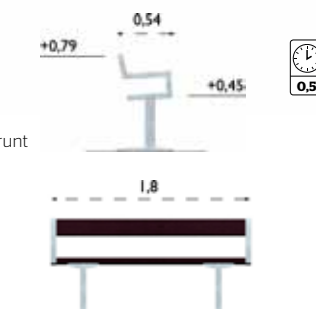

ŁAWKA PARKOWA REXBO

157 412 Fundament wpuszczony w grunt
157 412 OM Wolnostojące

ŁAWKA PARKOWA ESPLANAD

178 603 Betonowane na miejscu
178 601 Wolnostojące