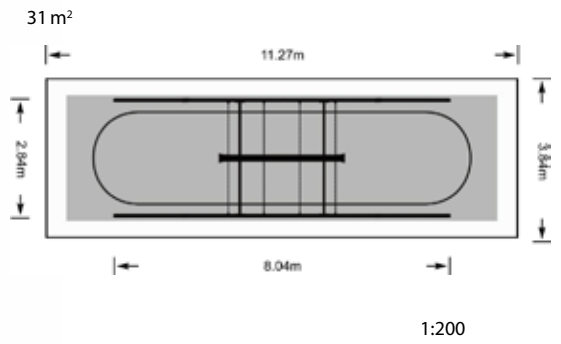

42 HAGS 5-12 Solo

VIPER

DSVIP

⊕ 11.3x3.0 m