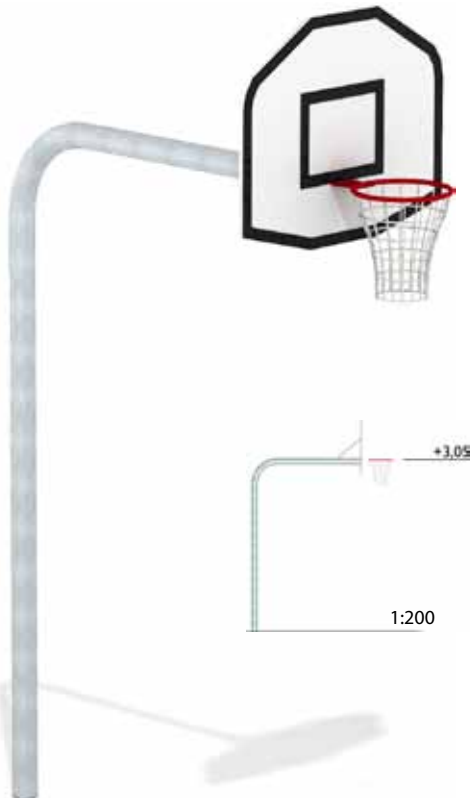

GOOSENECK

198351
⚙ H 3.05 m