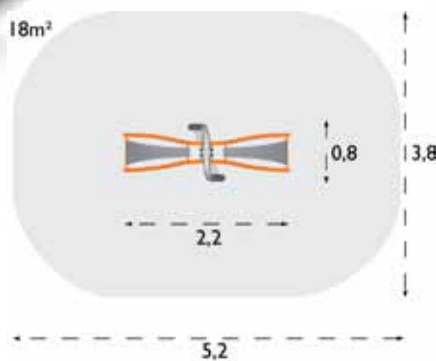

BRONCO
121 041
⊕ ∅ 2.6 m

DRAGONFLY

DF271S

⊕ 3.8x5.2 m