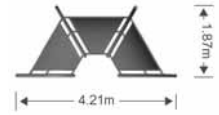

## 3 CELL-STEEL SEAT

MPSEATS3  
 ⚙ 4.2 x 1.87 m

1:200